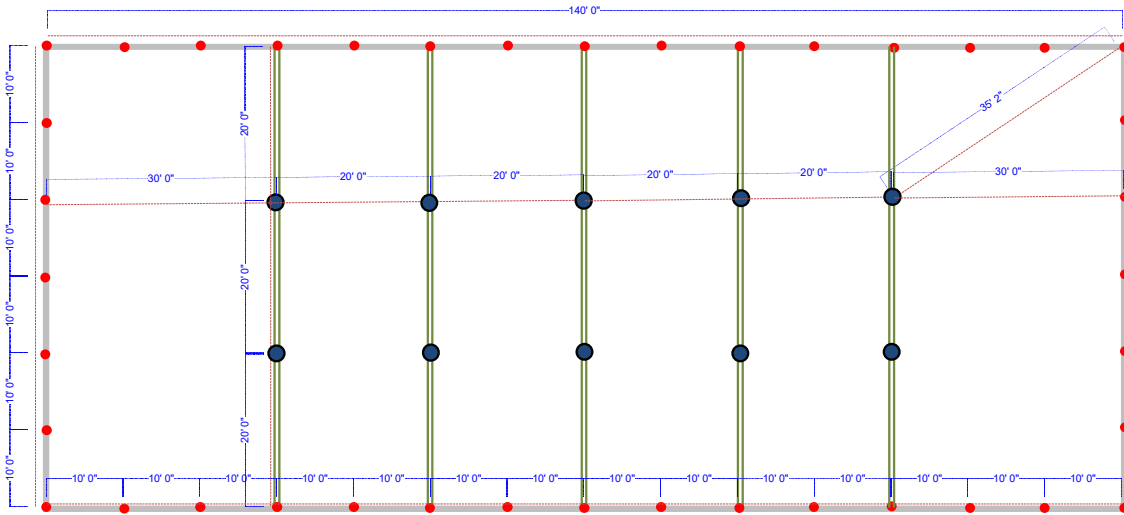

60'x140' High Peak Tent

- Blue dots = Center pole position
- Red dots = side pole positions
- Green Line indicates Lace Line locations