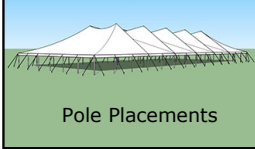

60'x140' High Peak Tent

- Blue dots = Center pole position
- Red dots = side pole positions
- Green Line indicates Lace Line locations